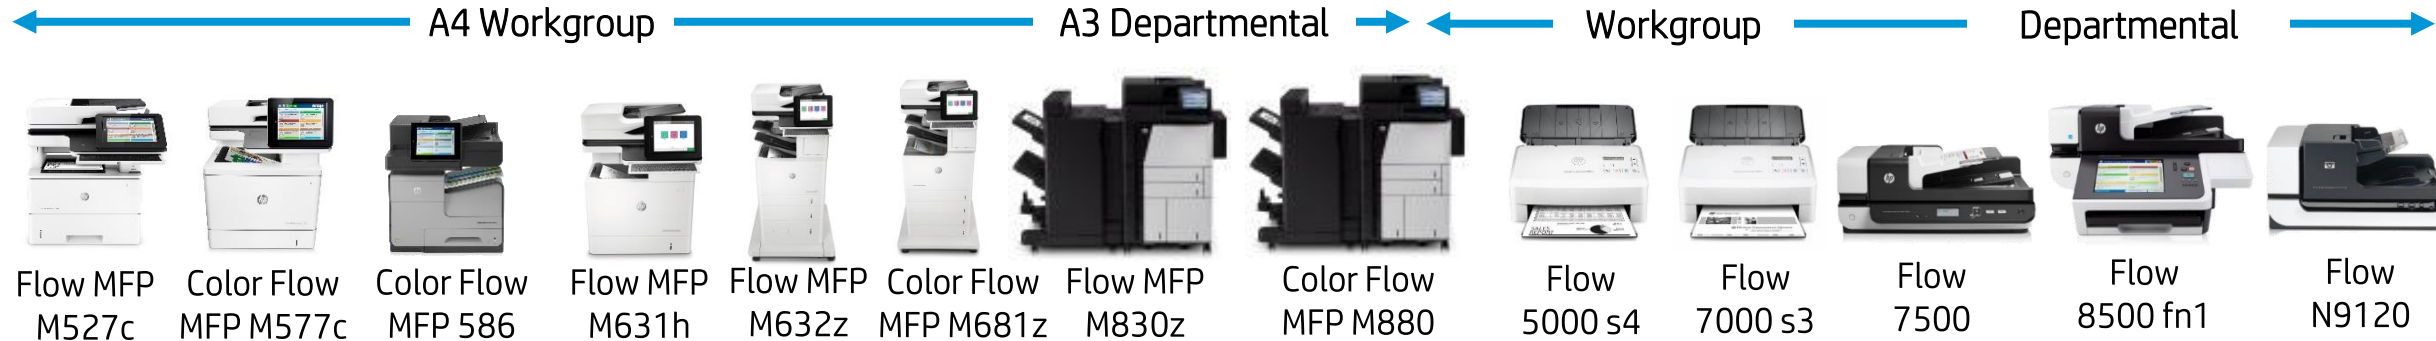

HP Flow portfolio: Workflow-optimized MFPs & Scanners

Flow MFPs

Flow Scanners

Scan-optimized MFPs

- Two-sided, single-pass scanning; large capacity ADF
- HP Every Page with ultrasonic multi-feed detection
- Auto-rotate/-crop/-tone/-blank page removal
- Pull-out keyboard for easy & accurate data entry*
- Large touchscreen for document preview
- Built-in OCR to create editable and searchable docs
- Scan to multiple destinations, including [SharePoint®](#)

HP LaserJet Managed E62555 series

550 sheet
Paper feeder

550 sheet
Paper feeder
with stand

3x 550 sheet
Paper feeder
with stand

1x 550 sheet
1x 2000 sheet
Paper feeder
with stand

MFP E62555dn

- Print, copy, and scan (fax and wireless optional)
- Print speed up to 52 ppm
- 150-sheet ADF
- Scan speeds up to 69/111 ipm (simplex/duplex)
- 100-sheet multipurpose tray
- 550-sheet tray 2
- HIP,³ easy-access USB,⁴ encrypted hard disk
- Send to Microsoft® SharePoint®
- RMPV - up to 40,000

HP Color LaserJet Managed MFP E77830 series

Series at a glance

MFP E77830dn

- Print, copy, and scan (fax and wireless optional)
- Print speed up to 30 ppm (black and color)¹
- 100-sheet ADF supports media up to 11 x 17 inches (A3)
- Scan speeds up to 80/160 ipm (simplex/duplex)²
- 100-sheet multipurpose tray 1 supports media up to 11 x 17 inches (A3)
- 520-sheet tray 2 supports media up to letter (A4)
- 520-sheet tray 3 supports media up to 11 x 17 inches (A3)
- HIP,³ easy-access USB,⁴ encrypted hard disk
- Send to Microsoft® SharePoint®

Flow MFP E77830z

All the features of the MFP E77830dn model, plus:

- 250-sheet ADF supports media up to 11 x 17 inches (A3)
- Scan speeds up to 120/240 ipm (simplex/duplex)²
- HP EveryPage technology
- Pull-out keyboard
- Auto-tone, auto-orientation, auto-page-crop, embedded OCR